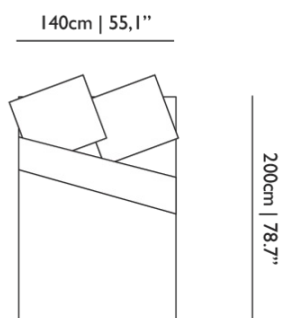

Umbrella Squid Duvet Cover Set / 140x200/220

Dimensions

Product

WIDTH 140cm | 55.1"
HEIGHT 200cm | 78.7"
DEPTH 40cm | 15.7"
WEIGHT NETTO 2kg | 4.4lbs

Packaging

WIDTH 30cm | 11.8"
HEIGHT 40cm | 15.7"
CUBAGE 0.05m³ | 1.7ft³
LENGTH 40cm | 15.7"
WEIGHT 9.5kg | 20.94lbs

Technical

ADDITIONAL

300 TC Duvet: Double Full Flap 40cm / 15.74in Pillows: Envelope Flap 20cm / 7.87in Set will come with 1 pillowcase
Pillow size: 60x70cm

MATERIAL

100% cotton