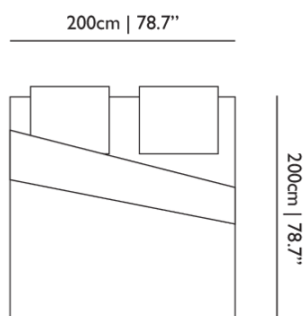

Packaging

WIDTH 30cm | 11.8"
HEIGHT 40cm | 15.7"
CUBAGE 0.05m³ | 1.7ft³
LENGTH 40cm | 15.7"
WEIGHT 9.5kg | 20.94lbs

Technical

ADDITIONAL

300 TC Duvet: Double Full Flap 40cm / 15.74in Pillows: Envelope Flap 20cm / 7.87in Set will come with 1 pillowcase
Pillow size: 60x70cm

MATERIAL

100% cotton

Umbrella Squid Duvet Cover Set / 200x200/220

Dimensions

Product

WIDTH 200cm | 78.7"
HEIGHT 200cm | 78.7"
DEPTH 40cm | 15.7"
WEIGHT NETTO 2kg | 4.4lbs

Packaging

WIDTH 30cm | 11.8"
HEIGHT 40cm | 15.7"
CUBAGE 0.05m³ | 1.7ft³
LENGTH 40cm | 15.7"
WEIGHT 10.1kg | 22.27lbs

Dimensions

Product

WIDTH 240cm | 94.5"
HEIGHT 200cm | 78.7"
DEPTH 40cm | 15.7"
WEIGHT NETTO 2kg | 4.4lbs

Packaging

WIDTH 30cm | 11.8"
HEIGHT 40cm | 15.7"
CUBAGE 0.05m³ | 1.7ft³
LENGTH 40cm | 15.7"
WEIGHT 10.7kg | 23.59lbs

Dimensions

Product

WIDTH 260cm | 102.4"
HEIGHT 200cm | 78.7"
DEPTH 40cm | 15.7"
WEIGHT NETTO 2kg | 4.41lbs

Packaging

WIDTH 30cm | 11.8"
HEIGHT 40cm | 15.7"
CUBAGE 0.05m³ | 1.7ft³
LENGTH 40cm | 15.7"
WEIGHT 11.3kg | 24.91lbs