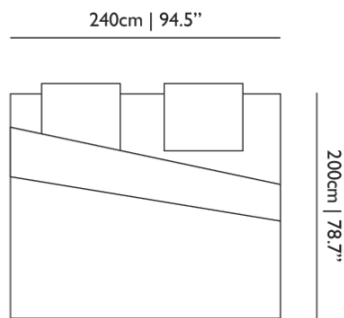

MATERIAL

100% cotton

Umbrella Squid Duvet Cover Set / 200x200/220

Dimensions

Product

WIDTH 200cm | 78.7"
HEIGHT 200cm | 78.7"
DEPTH 40cm | 15.7"
WEIGHT NETTO 2kg | 4.4lbs

Packaging

WIDTH 30cm | 11.8"
HEIGHT 40cm | 15.7"
CUBAGE 0.05m³ | 1.7ft³
LENGTH 40cm | 15.7"
WEIGHT 10.1kg | 22.27lbs

Technical

ADDITIONAL

300 TC Duvet: Double Full Flap 40cm / 15.74in Pillows: Envelope Flap 20cm / 7.87in Set will come with 2 pillowcases Pillow size: 60x70cm

MATERIAL

100% cotton

Umbrella Squid Duvet Cover Set / 240x200/220

Dimensions

Product

WIDTH 240cm | 94.5"
HEIGHT 200cm | 78.7"
DEPTH 40cm | 15.7"
WEIGHT NETTO 2kg | 4.4lbs

Packaging

WIDTH 30cm | 11.8"
HEIGHT 40cm | 15.7"
CUBAGE 0.05m³ | 1.7ft³
LENGTH 40cm | 15.7"
WEIGHT 10.7kg | 23.59lbs

Dimensions

Product

WIDTH 260cm | 102.4"
HEIGHT 200cm | 78.7"
DEPTH 40cm | 15.7"
WEIGHT NETTO 2kg | 4.41lbs

Packaging

WIDTH 30cm | 11.8"
HEIGHT 40cm | 15.7"
CUBAGE 0.05m³ | 1.7ft³
LENGTH 40cm | 15.7"
WEIGHT 11.3kg | 24.91lbs