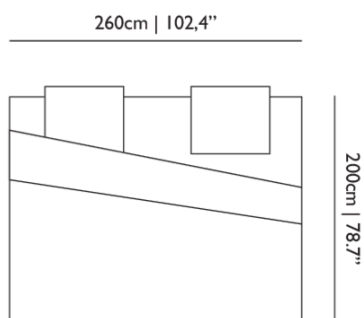

MATERIAL

100% cotton

Umbrella Squid Duvet Cover Set / 200x200/220

Dimensions

Product

WIDTH 200cm | 78.7"
HEIGHT 200cm | 78.7"
DEPTH 40cm | 15.7"
WEIGHT NETTO 2kg | 4.4lbs

Packaging

WIDTH 30cm | 11.8"
HEIGHT 40cm | 15.7"
CUBAGE 0.05m³ | 1.7ft³
LENGTH 40cm | 15.7"
WEIGHT 10.1kg | 22.27lbs

Dimensions

Product

WIDTH 240cm | 94.5"
HEIGHT 200cm | 78.7"
DEPTH 40cm | 15.7"
WEIGHT NETTO 2kg | 4.4lbs

Packaging

WIDTH 30cm | 11.8"
HEIGHT 40cm | 15.7"
CUBAGE 0.05m³ | 1.7ft³
LENGTH 40cm | 15.7"
WEIGHT 10.7kg | 23.59lbs

Technical

ADDITIONAL

300 TC Duvet: Double Full Flap 40cm / 15.74in Pillows: Envelope Flap 20cm / 7.87in Set will come with 2 pillowcases Pillow size: 60x70cm

MATERIAL

100% cotton

Umbrella Squid Duvet Cover Set / 260x200/220

Dimensions

Product

WIDTH 260cm | 102.4"
HEIGHT 200cm | 78.7"
DEPTH 40cm | 15.7"
WEIGHT NETTO 2kg | 4.41lbs

Packaging

WIDTH 30cm | 11.8"
HEIGHT 40cm | 15.7"
CUBAGE 0.05m³ | 1.7ft³
LENGTH 40cm | 15.7"
WEIGHT 11.3kg | 24.91lbs